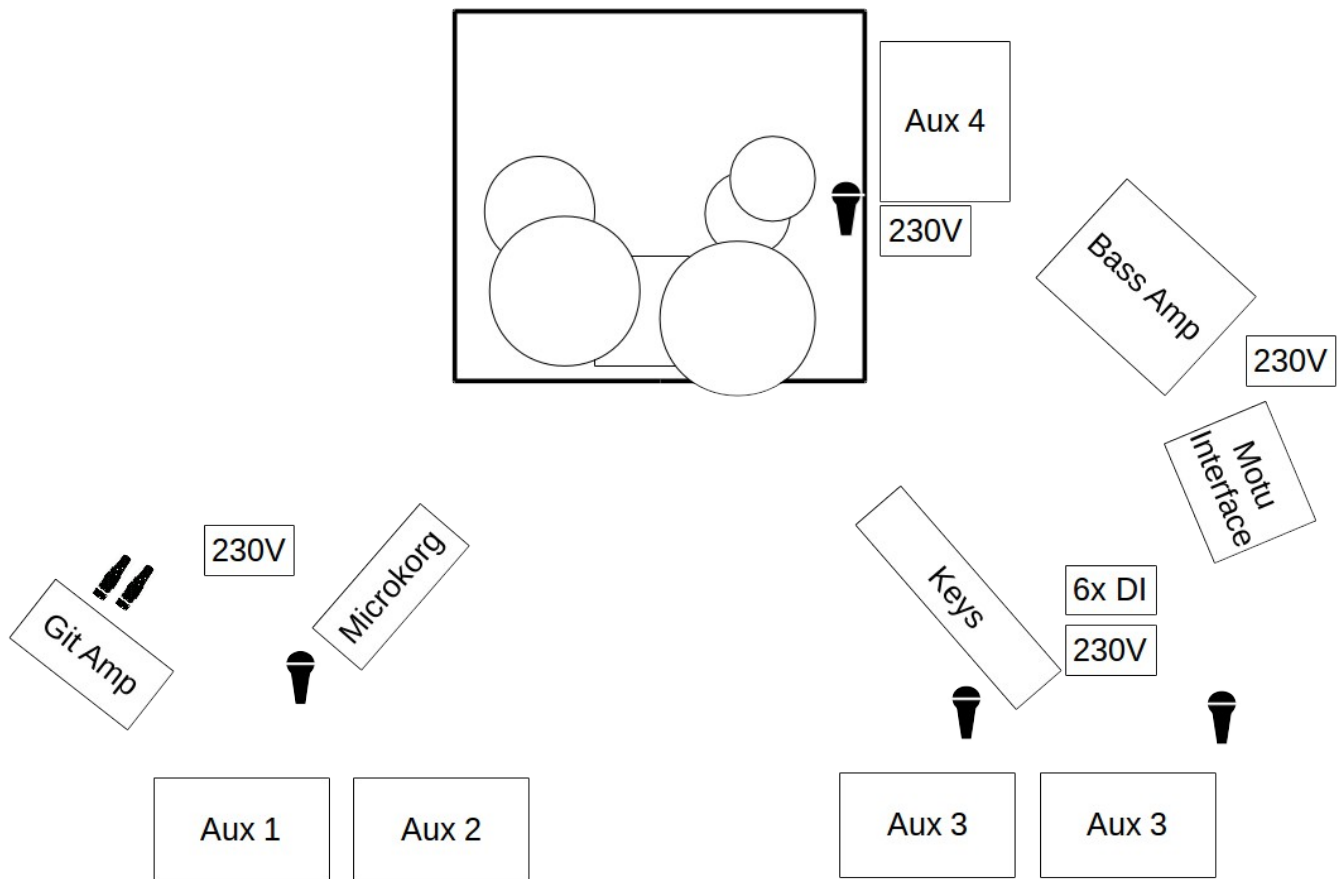

Ange (Stage Right): - Git Amp (Git + Keys)
- Lead Vocals

Tobi (Stage Left): - Keys → Motu 828 Interface (Synthbass, Synthlead, Playback L+R) 4x DI
- Bass 1x DI
- A-Git 1x DI
- Backing Vox (2 Mics)

Besondere Anforderungen:

6x DI Stage Left, wenn möglich 1x Deesser, 2x Hall, 2x Delay am Foh

Band-Kontakt: Angelino Wagener
 Tel: 0173 – 90 344 78
 E-Mail: angelino@taigaband.de

Technik-Kontakt: Marco Gausmann
 Tel: 0176 – 303 185 51
 E-Mail: marco@stccto.de

Input Liste			
1	Kick in	91...	Gate/Comp 1 (*)
2	Kick out	52, 112, ...	Gate/Comp 2
3	Snare Top	57, 906, ...	Comp 3
4	Snare Bottom	57, 906, ...	Comp 4 (*)
5	Floor Tom	Clip	Gate/Comp 5
6	Hi Hat	Cond	(*)
7	Overhead L	Cond	(*)
8	Overhead R	Cond	(*)
9	Git	906, 57....	
10	Git	906, 57....	(*)
11	Bass	DI	Comp 6
12	Synth Bass Interface	DI	
13	Synth Lead Interface	DI	
14	Playback L Interface	DI	
15	Playback R Interface	DI	
16	A-Git	DI	Comp 7
17	Lead-Vox Stage Right Ange	nicht Beta 58	Comp 8
18	Backing Vox 2 Stage Left Tobi	58...	Comp 9
19	Backing Vox 2 Stage Left Tobi	58...	Comp 10 (*)
20	Backing Vox 2 Drumset	58...	(*)
21	FX>Returns, Talkback, CD		

(*) = in kleineren Venues ggf. nicht notwendig, am besten Rücksprache.